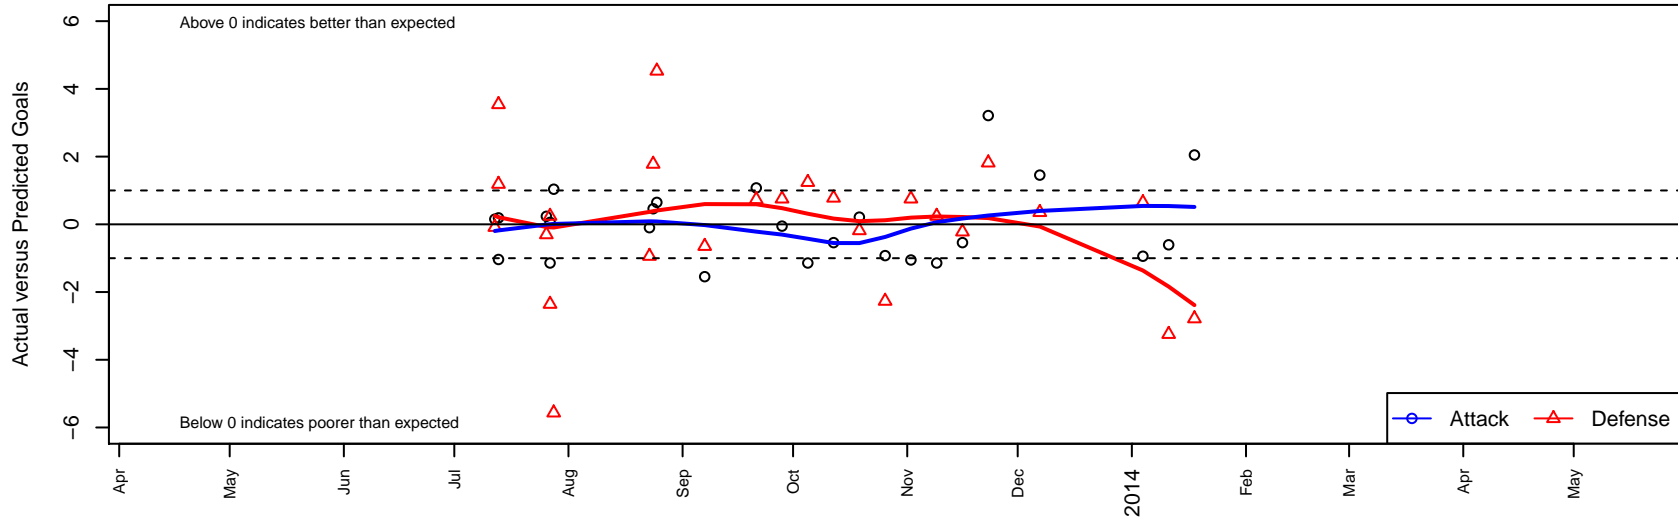

# ISC Arsenal Red B02

Issaquah SC  
 Issaquah, WA  
 B02 total strength=244  
 attack=0.19 defense=0.11  
 fall league = NPSL B11D3  
 notes= Kilambi  
 alt names used:  
 Arsenal B02 Kilambi  
 Arsenal Strikers  
 ISC Arsenal Strikers  
 ISC Arsenal B02 A Kilambi

Venues played:  
 ISC Gunners Invitational BU11  
 Crossfire Select Cup BU11 Silver  
 Xtreme Cup BU11  
 NPSL B11D3  
 Founders Cup B02

**ISC Arsenal Red B02**  
 Dots are actual minus expected GF (blue circles) and GA (red triangles).  
 Blue line is smoothed change in attack strength. Red is smoothed change in defense strength.